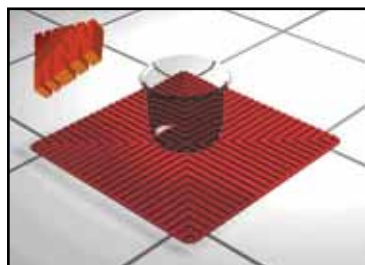

BENCH PROTECTORS

Clean Sheets Bench, Shelf, and Drawer Liner. White cross-linked polyethylene foam, 1/8" (3 mm) thick material. Comes in 50 foot (15 m) rolls in two widths; fits drawers (18 in) and shelves (12 in). Use it to line sinks, drawers, benches, shelves – anywhere protection is needed against chemicals, vibration, heat, dirt, and breakage. Can be cut to any size and stapled, tacked or taped.

Width	NCL #	Price/ea
12"	BN-628A	134.50
18"	BN-628B	186.50

DISPOSABLE BENCH LINER

Disposable Labmat Bench and Drawer Liner simplifies clean-up chores and safeguards work surfaces from stains, spills, and wear. The flexible polyethylene film backing is non-skid and prevents soak-through of most solutions. The highly absorbent upper surface traps water, dyes, corrosive chemicals, and radioactive solutions. The entire sheet can be rolled up and discarded after contamination. Labmat Liner is 20" wide and is packed in 50 ft rolls, each in a handy dispenser carton. Required footage is easily cut off with scissors while the roll is retained in the dispenser.

BL-101

50.00/rl

LABORATORY SAFETY MAT

This grooved laboratory safety mat is made of non-slip NONSLIP silicon rubber. It is temperature resistant up to 260°C.

Size	Color	NCL #	Price/ea
10" x 10"	Red	MR-250	15.95
10" x 10"	Black	MB-250	15.95
14" x 14"	Red	MR-350	21.60
14" x 14"	Black	MB-350	21.60

ACRYLIC LEVELING TABLE

Keep liquids perfectly level with this heavy-duty leveling surface. Each table has a leveling bubble and three leveling feet.

Size	NCL #	Price/ea
8" x 8"	LT-88	79.00
8" x 12"	LT-812	89.00